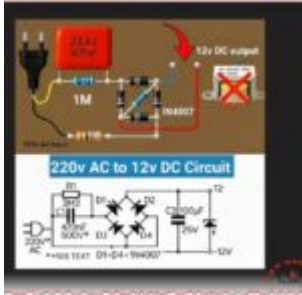

[220V AC to 12V DC Bridge Rectifier Circuit](#)

Category: Electronic

written by www.mbsmpro.com | January 2, 2026

The bridge rectifier circuit represents the most efficient topology for converting 220V AC mains voltage to stable 12V DC output using four 1N4007 diodes in diamond configuration. This comprehensive guide explores circuit design, capacitor filter selection, voltage calculations, diode specifications, troubleshooting methods, and safety considerations for reliable power supply implementation across industrial and consumer applications worldwide