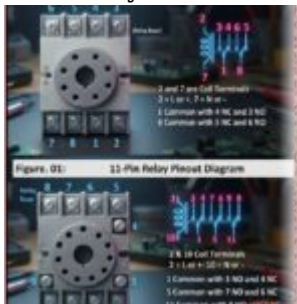

855AWP-1A-C2 30A power relay

Category: Electronic

written by www.mbsmpro.com | January 12, 2026

The Song Chuan 855AWP-1A-C2 is a high-performance 30A power relay designed for demanding electrical environments requiring robust 12V DC coil actuation. Primarily used in HVAC systems and heavy-duty industrial controls, this relay ensures reliable switching for loads up to 240VAC. This comprehensive guide provides essential technical insights, wiring configurations, and engineering advice for professionals.

8-pin and 11-pin relay bases are common in control panels

Category: Global Electric

written by www.mbsmpro.com | January 12, 2026

8-pin and 11-pin relay bases are common in control panels, but miswiring coil and contact terminals can burn a load or keep a circuit from switching. This guide explains each pin function, shows practical wiring logic for NO/NC contacts, and compares 8-pin DPDT sockets with 11-pin 3PDT sockets for automation work in HVAC retrofits today.