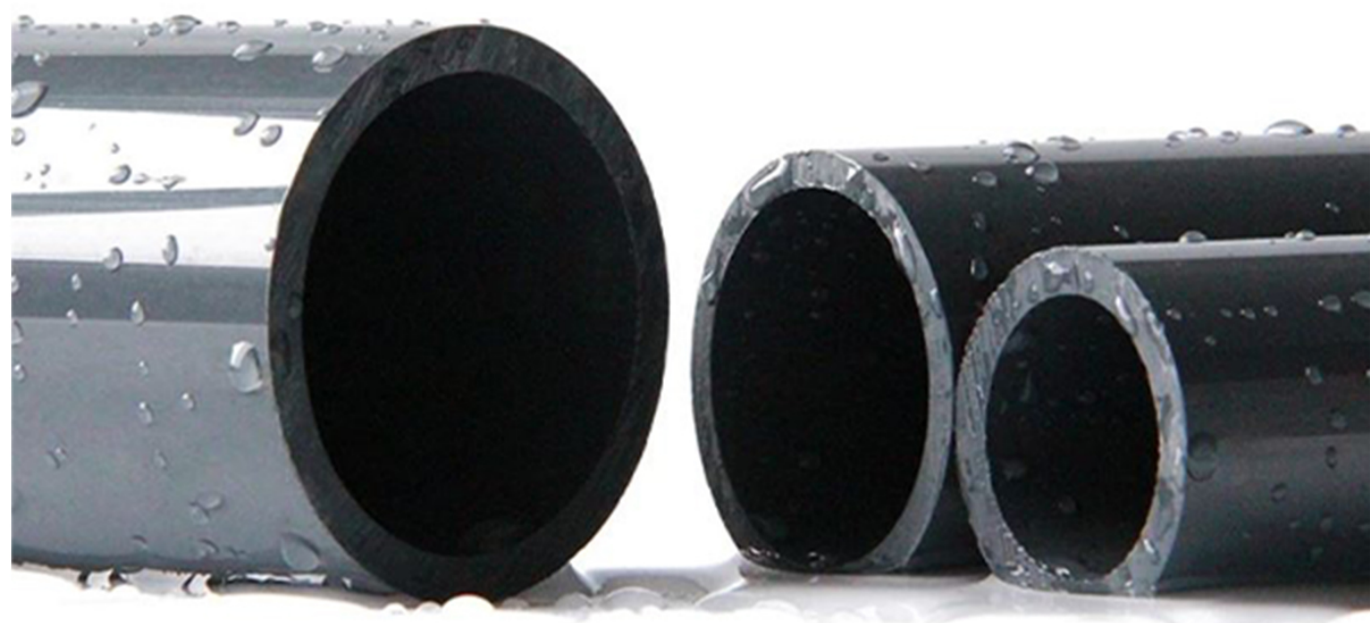

Tube Pvc Regide 3mm 63 en M

written by www.mbsmpro.com | April 10, 2026

Tube Pvc Regide 3mm 63 en M

Tube Pvc Regide 3mm 75 en M

written by www.mbsmpro.com | April 10, 2026

Tube Pvc Regide 3mm 100 75 M

[Tuflan en rouleaux](#)