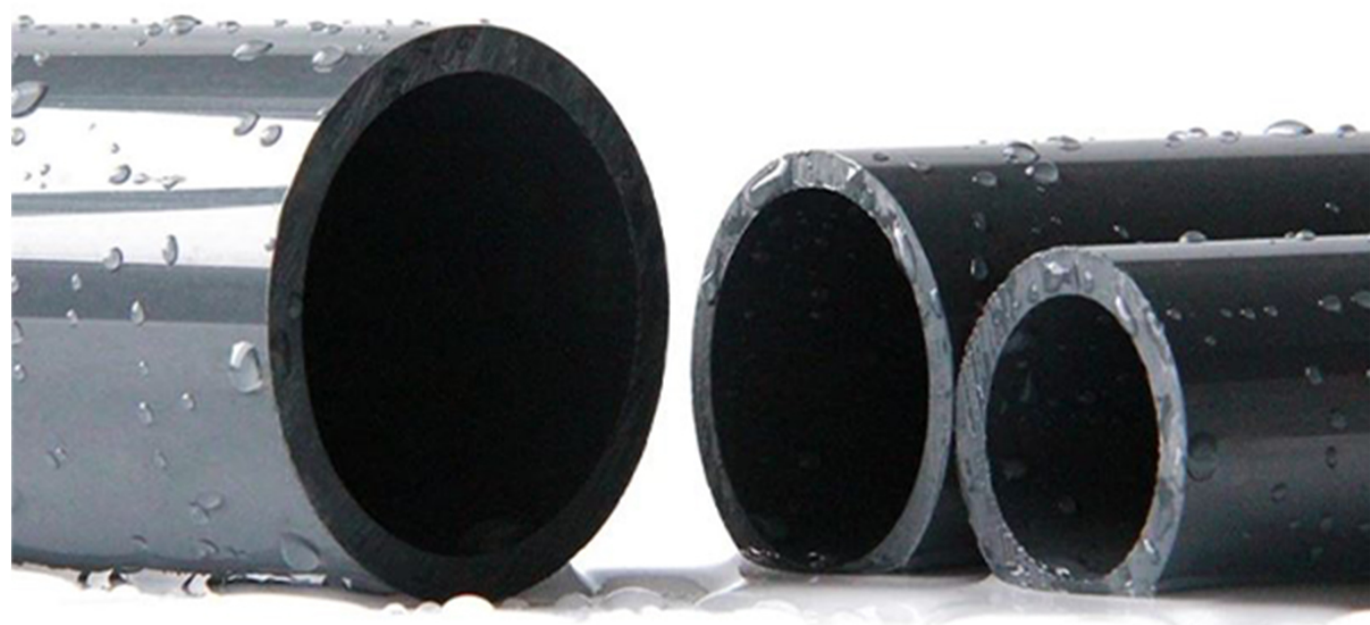

Tube Pvc Regide 3mm 63 en M

written by www.mbsmpro.com | April 10, 2026

Tube Pvc Regide 3mm 63 en M

Tube Pvc Regide 3mm 75 en M

written by www.mbsmpro.com | April 10, 2026

Tube Pvc Regide 3mm 100 75 M

[Tuflan en rouleaux](#)