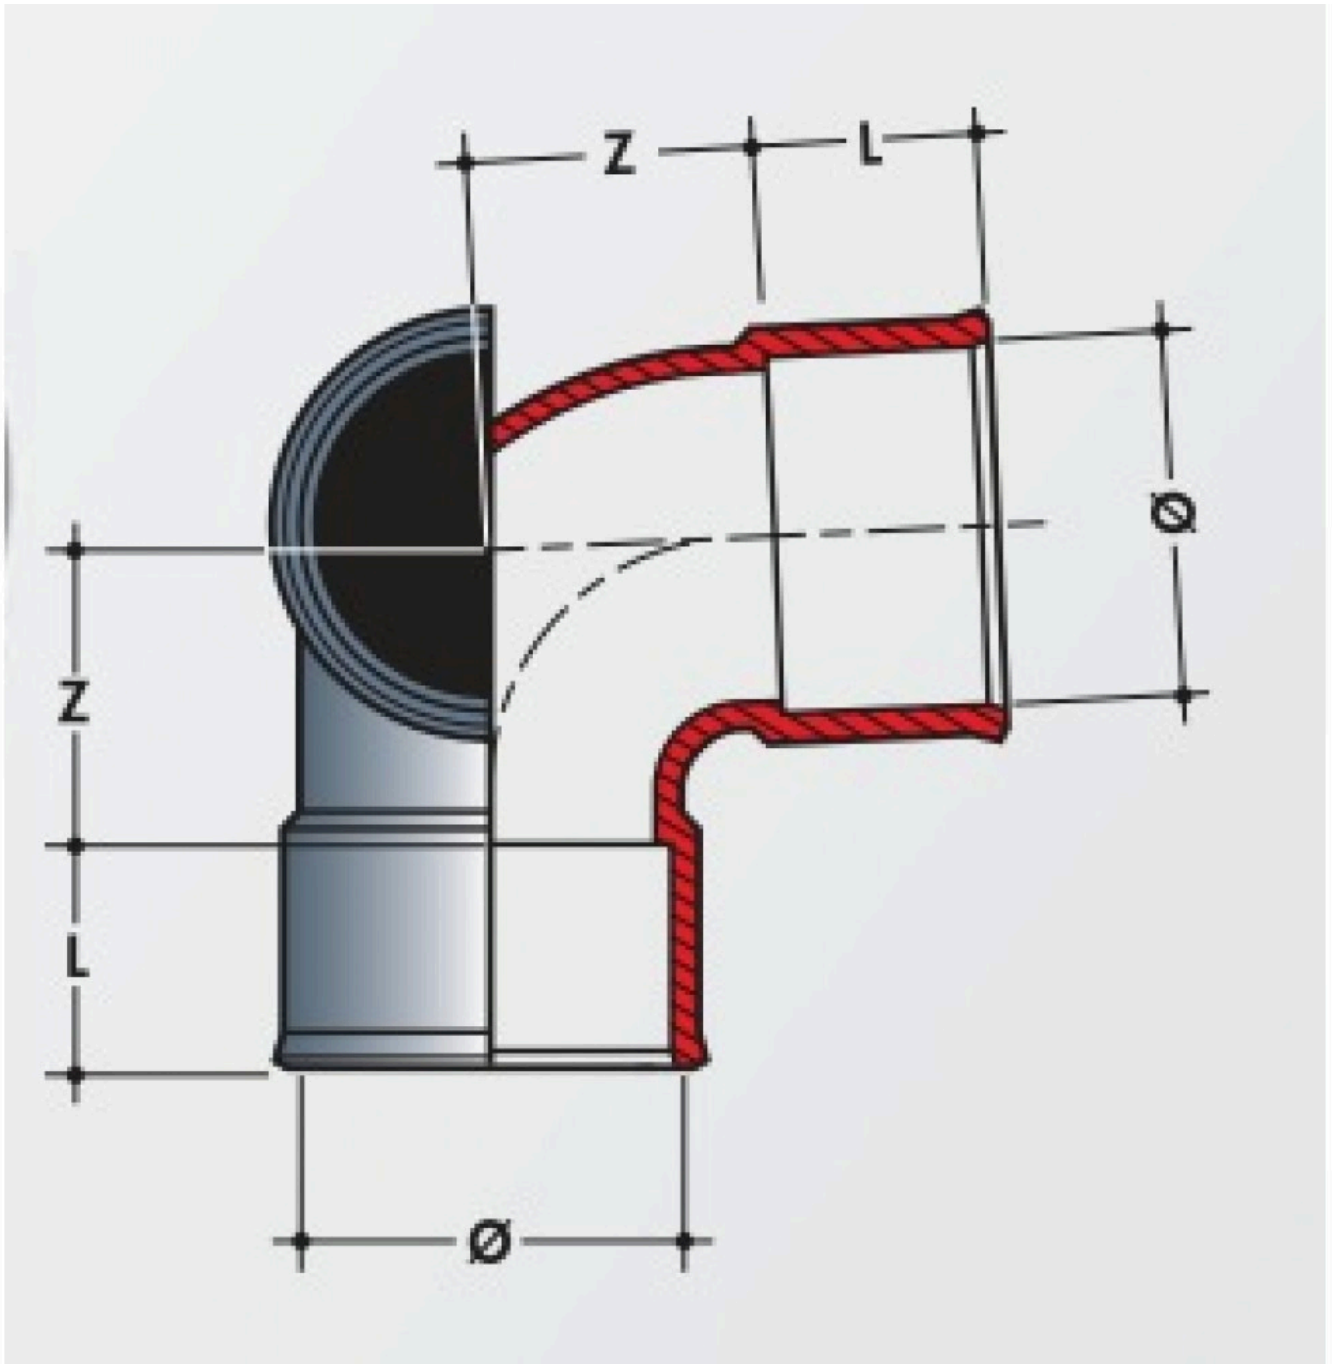

Ø int.	80	100	125	150	175	200	250	300
X	51	54	58	61	65	69	76	83
Y	133	140	149	158	167	176	193	211

COUDE 45°
MF

Ø100 XCM45

Coude PVC 125 90

written by www.mbsmpro.com | April 10, 2026

Coude PVC 125 90

[Te Pvc 125](#)

written by www.mbsmpro.com | April 10, 2026

Te Pvc 125

[Tube Pvc Regide 3mm 125 en M](#)

written by www.mbsmpro.com | April 10, 2026

Tube Pvc Regide 3mm 125 en M

Y Pvc 125

written by www.mbsmpro.com | April 10, 2026