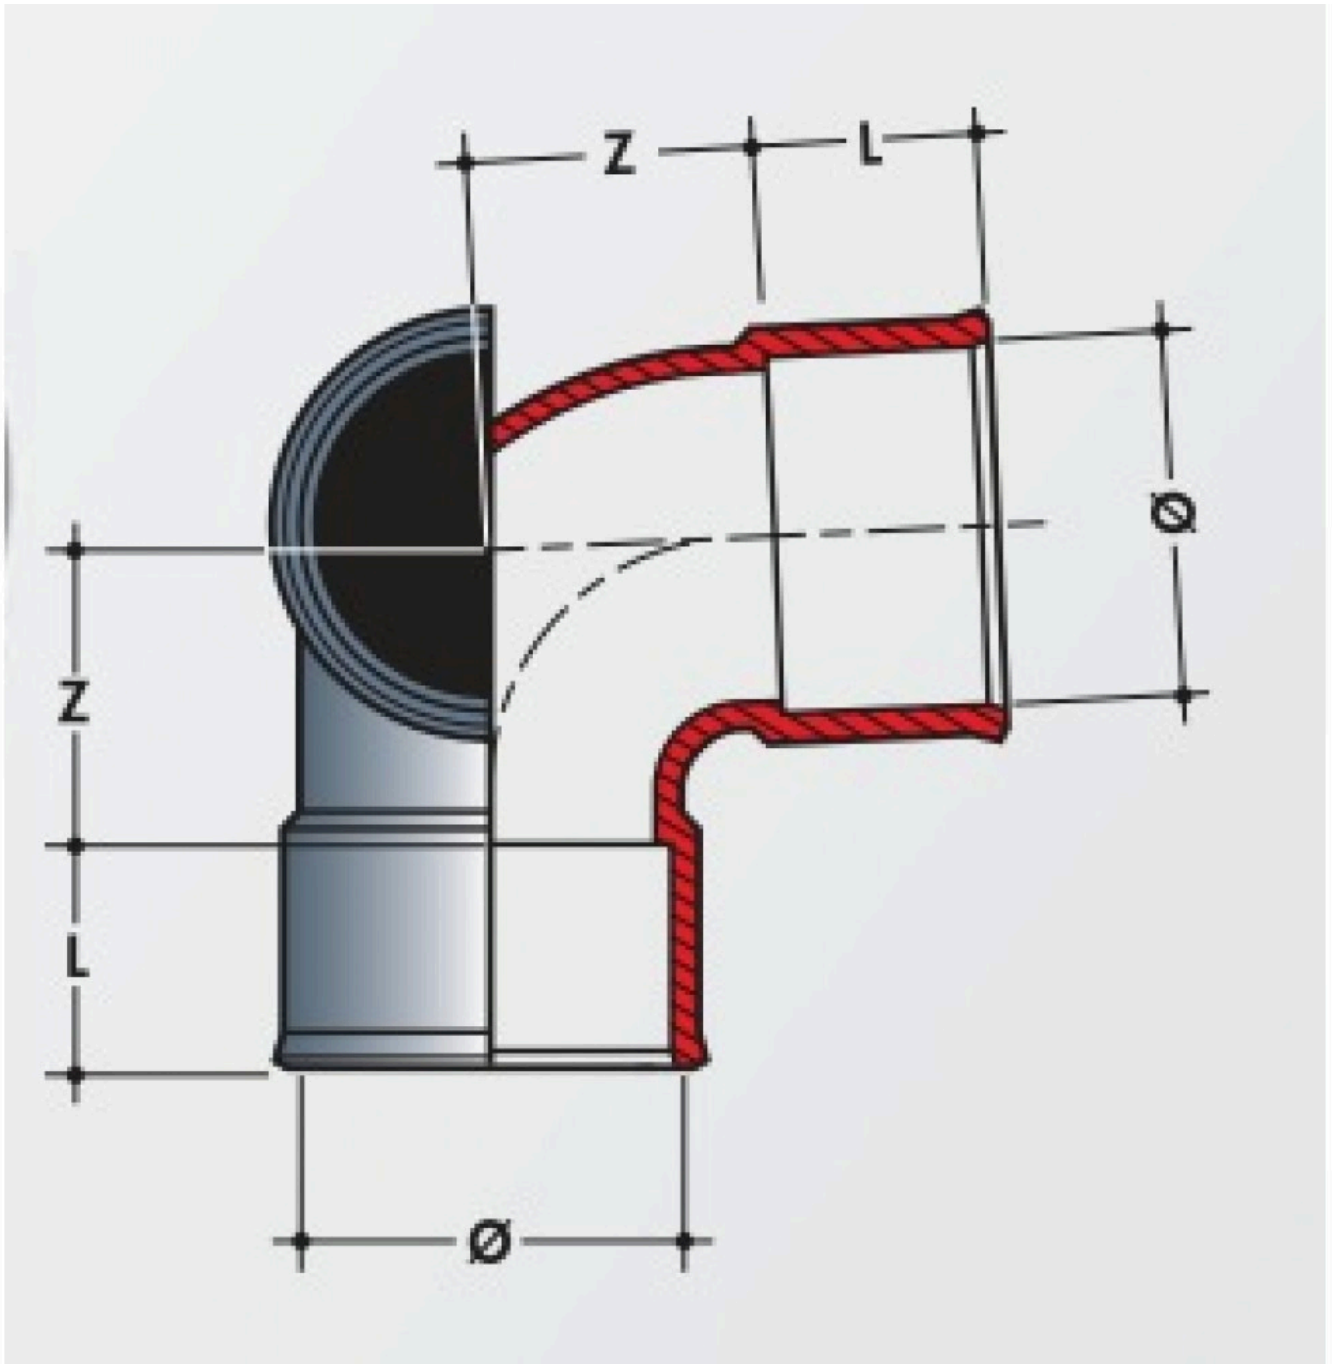

Ø int.	80	100	125	150	175	200	250	300
X	51	54	58	61	65	69	76	83
Y	133	140	149	158	167	176	193	211

COUDE 45°
MF

Ø100 XCM45

Coude PVC 125 90

written by www.mbsmpro.com | April 10, 2026

Coude PVC 125 90

[Te Pvc 125](#)

written by www.mbsmpro.com | April 10, 2026

Te Pvc 125

[Tube Pvc Regide 3mm 125 en M](#)

written by www.mbsmpro.com | April 10, 2026

Tube Pvc Regide 3mm 125 en M

[Y Pvc 125](#)

written by www.mbsmpro.com | April 10, 2026